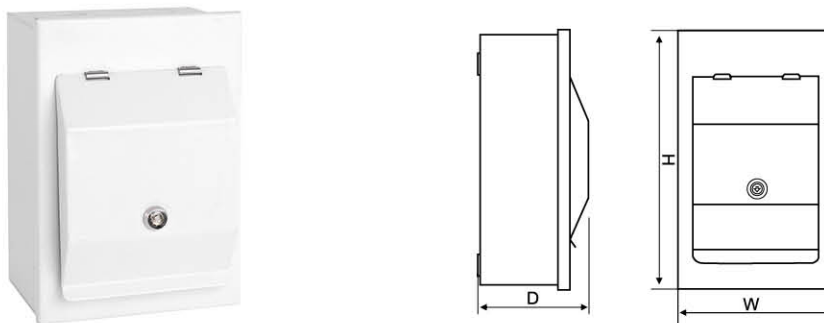

## ⦿ IP65 Metal Garage Unit

- ◆ Weatherproof to IP65
- ◆ Large and accessible wiring space, extra space to accept single pole RCBOs
- ◆ Robust die cast construction
- ◆ 20mm Diameter standard Knock-out on the top and bottom
- ◆ Complies with BS EN 61439-3
- ◆ 4 Module enclosure supply with blank, Neutral Cable, Busbar, Neutral & Earth Terminal bar, Din Rail

Part No.	Description	Box Qty	Dimensions		
			W	H	D
AGU0465	IP65 4 Way Enclosure	8	140	220	101
AGU63616	IP65 4 Way C/W 63A 30mA RCD+B6A/B16A MCB	8	140	220	101
AGU63620	IP65 4 Way C/W 63A 30mA RCD+B6A/B20A MCB	8	140	220	101
AGU63632	IP65 4 Way C/W 63A 30mA RCD+B6A/B32A MCB	8	140	220	101

## ⦿ Lockable Consumer Unit

Lockable consumer unit enclosures supply with blank, Neutral Cable, Busbar, Neutral& Earth Terminal bar, Din Rail.

Part No.	Description	Box Qty	Dimensions		
			W	H	D
MGU04L	4 Way Metal clad Consumer unit with Lock	12	125	183	110